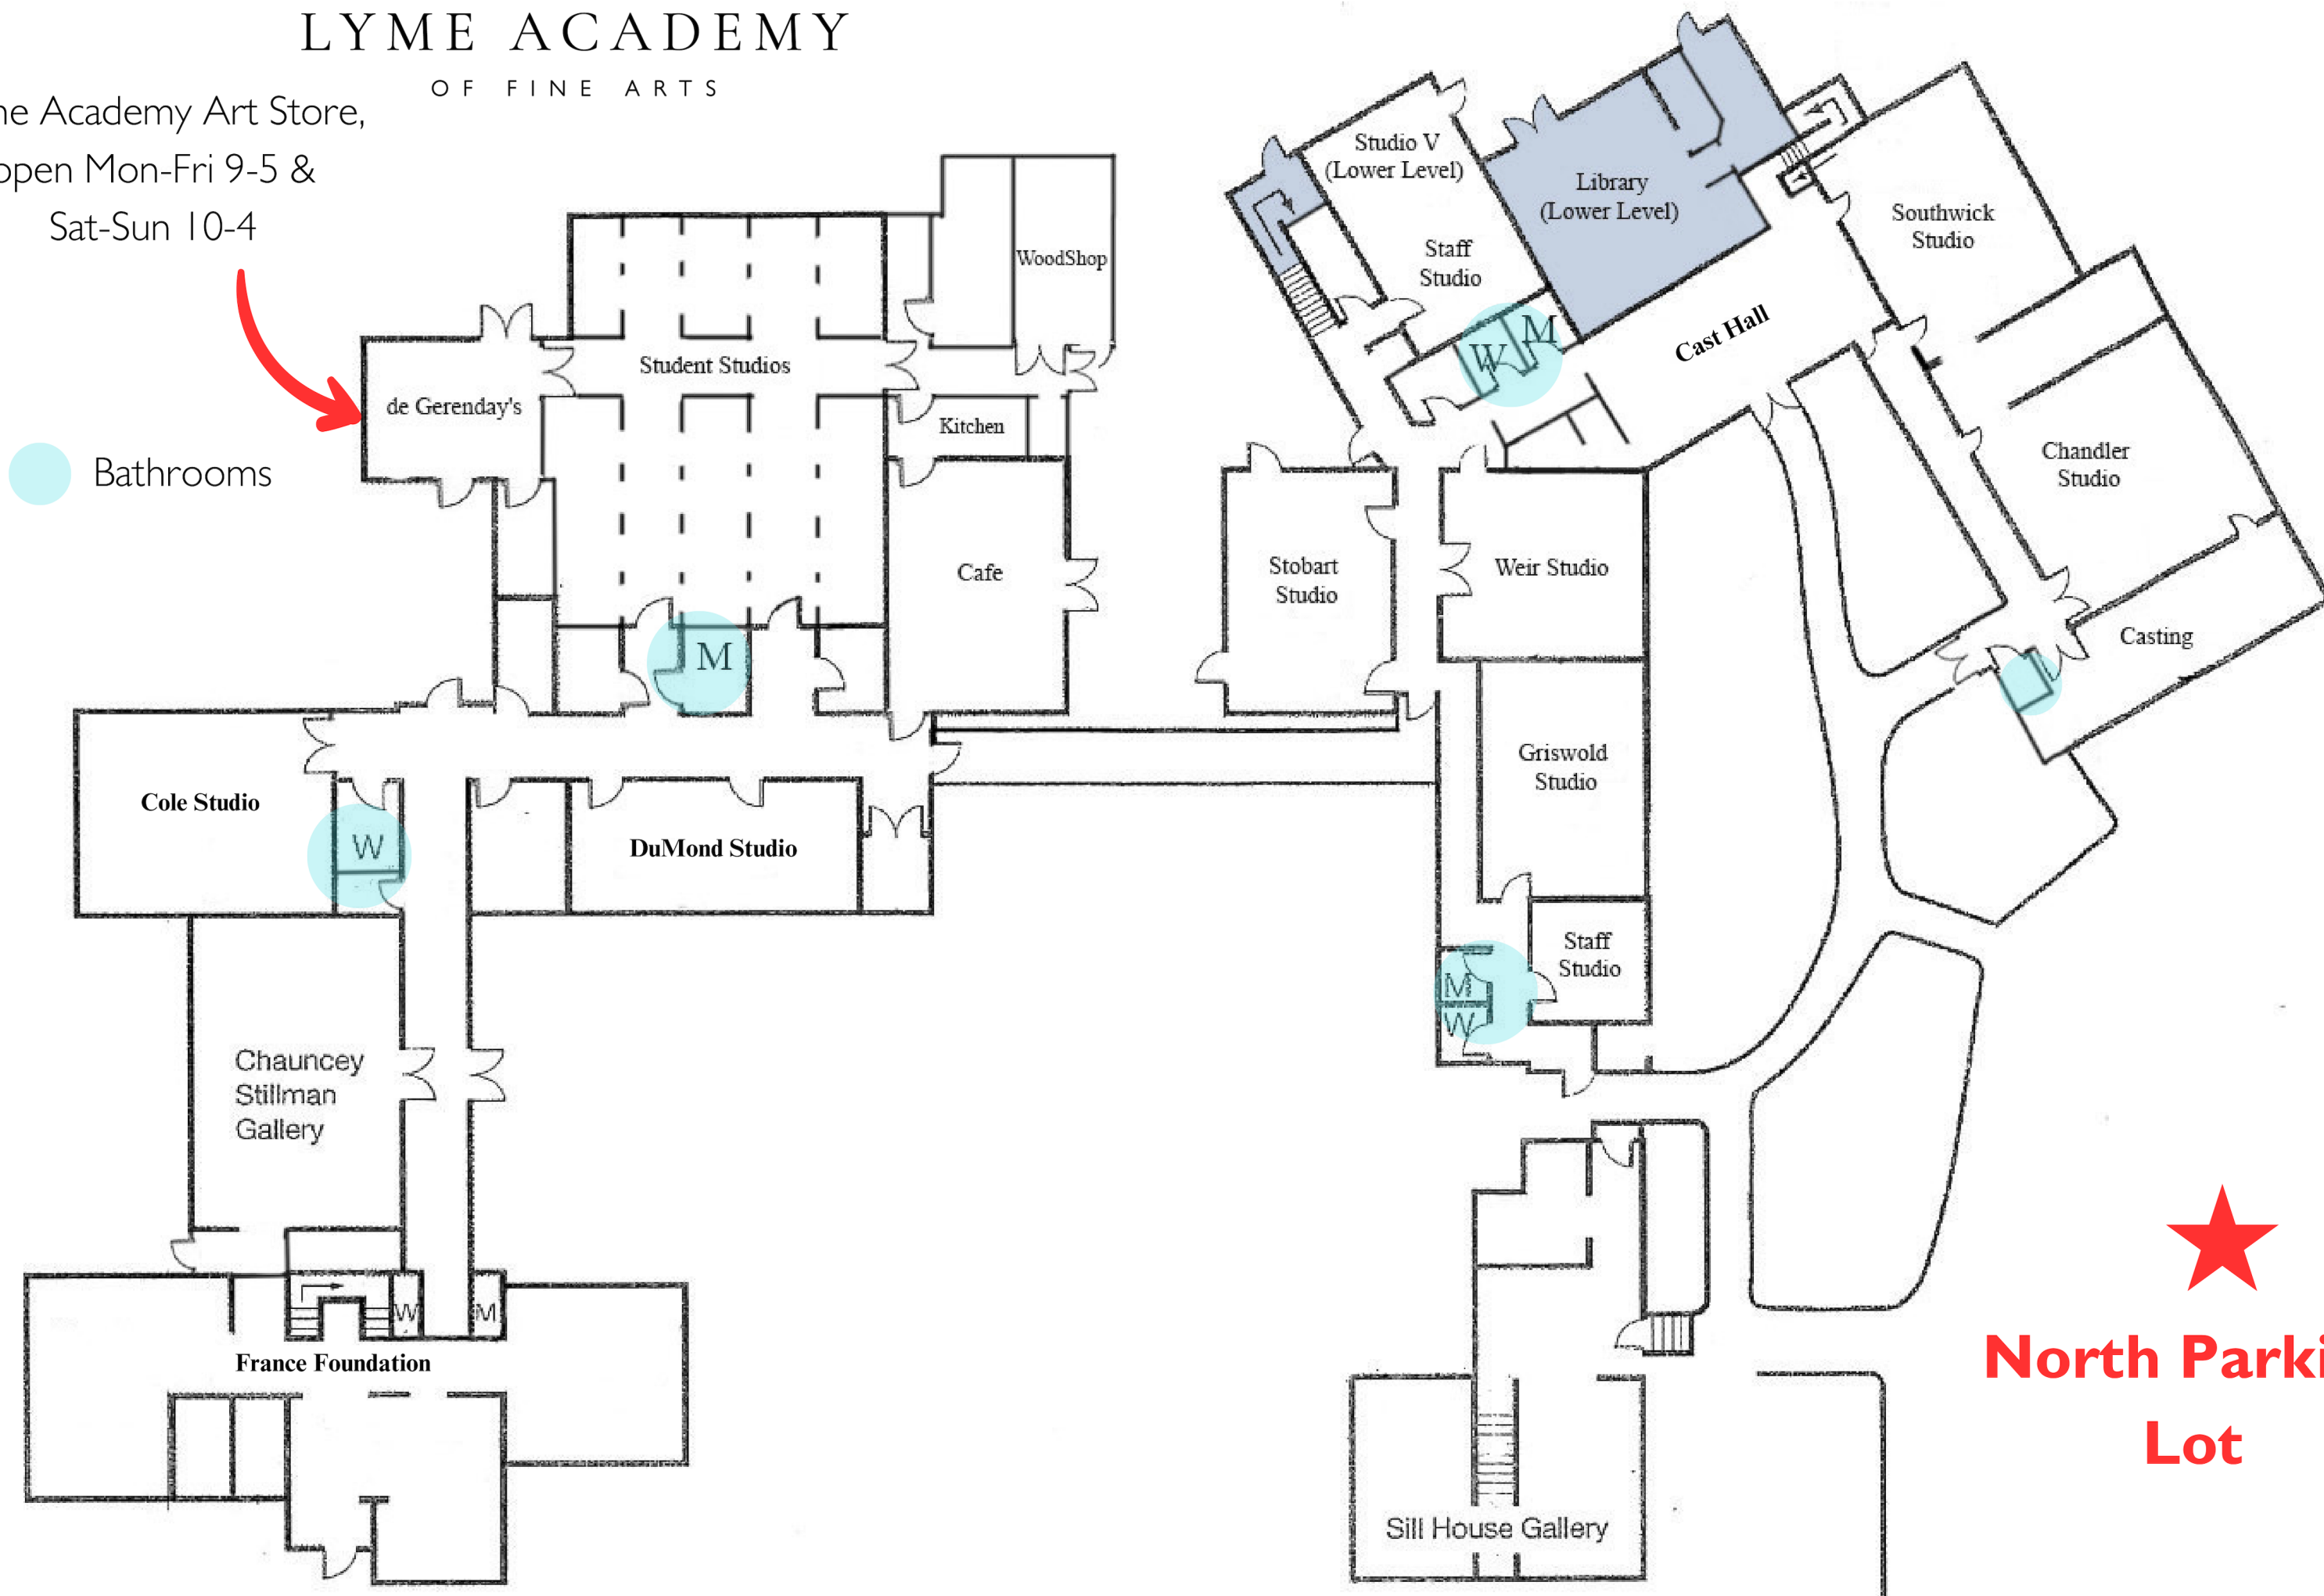

LYME ACADEMY

OF FINE ARTS

Lyme Academy Art Store,
open Mon-Fri 9-5 &
Sat-Sun 10-4

 Bathrooms

South Parking Lot ↑

★
North Parking Lot

Lyme Street